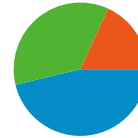

- Search Engines
  1,956.00 (46.24%)
- Referring Sites
  1,507.00 (35.63%)
- Direct Traffic
  767.00 (18.13%)

Top Traffic Sources

Sources	Visits	% visits	Keywords	Visits	% visits
google (organic)	1,092	25.82%	church of christ invitations	31	1.58%
(direct) ((none))	767	18.13%	streaming bible	26	1.33%
thegjoc.com (referral)	604	14.28%	church of christ sermons	24	1.23%
yahoo (organic)	452	10.69%	jeremiah 18 1-6	21	1.07%
bing (organic)	324	7.66%	bible bowl questions	17	0.87%