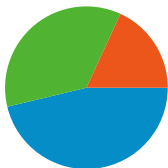

Traffic Sources Overview

- **Search Engines**
  1,956.00 (46.24%)
- **Referring Sites**
  1,507.00 (35.63%)
- **Direct Traffic**
  767.00 (18.13%)

Content Overview

Pages	Pageviews	% Pageviews
/index.html	2,256	17.74%
/SiteMapTitle.htm	699	5.50%
/Sermons/00SermonsByTitle.ht	326	2.56%
/Invitations/00InvitationsByTitle.	297	2.34%
/Sermons/01SermonsByText.ht	264	2.08%