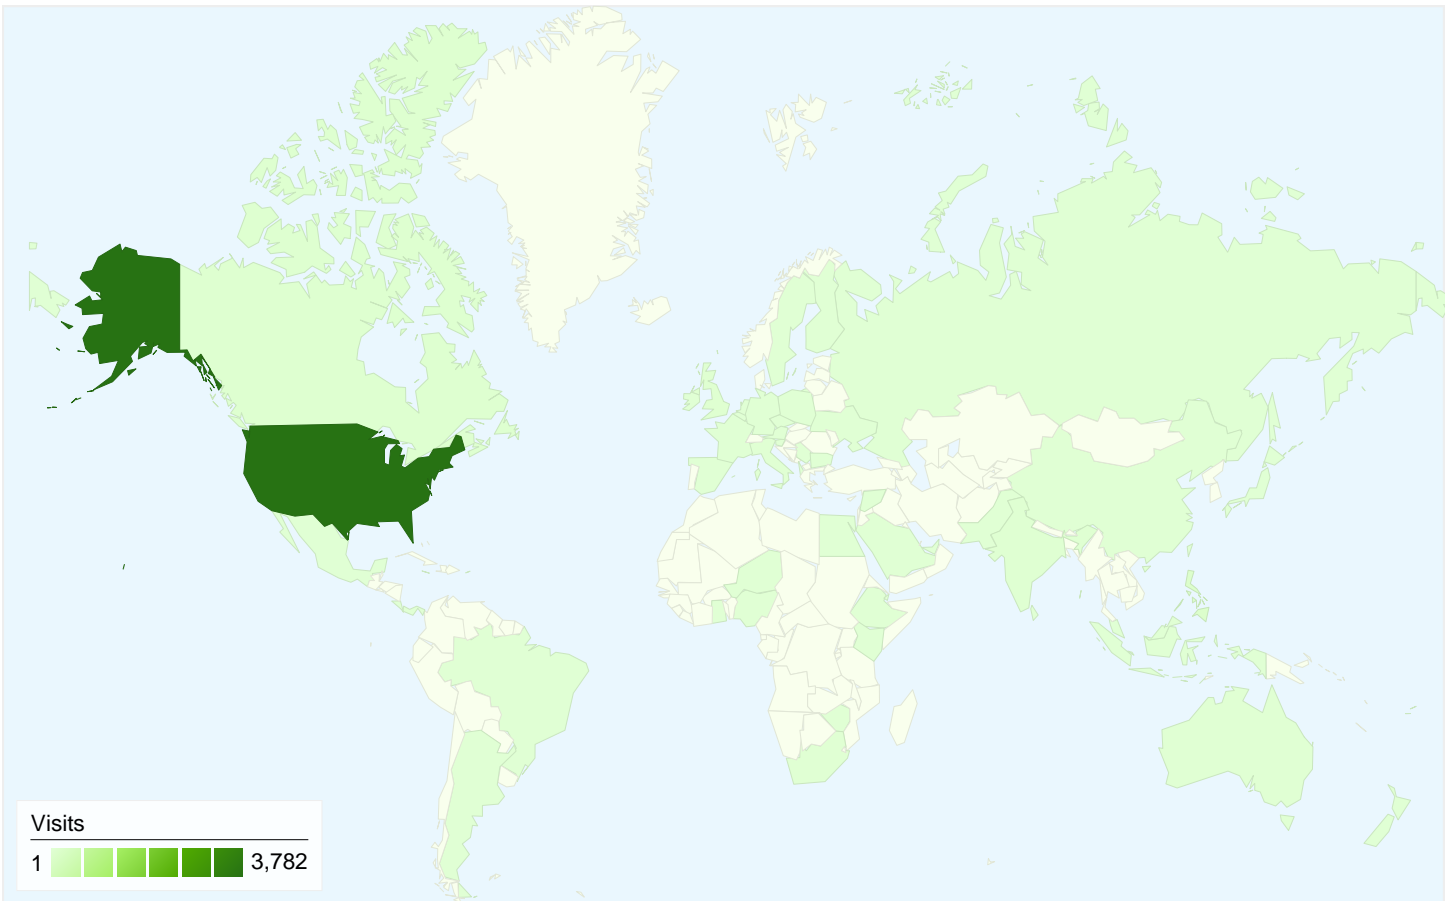

Visitors
3,044

Map Overlay

Traffic Sources Overview

- **Search Engines**
1,956.00 (46.24%)
- **Referring Sites**
1,507.00 (35.63%)
- **Direct Traffic**
767.00 (18.13%)

Content Overview

Pages	Pageviews	% Pageviews
/index.html	2,256	17.74%
/SiteMapTitle.htm	699	5.50%
/Sermons/00SermonsByTitle.ht	326	2.56%
/Invitations/00InvitationsByTitle.	297	2.34%
/Sermons/01SermonsByText.ht	264	2.08%

3,044 people visited this site

4,230 Visits

3,044 Absolute Unique Visitors

12,714 Pageviews

3.01 Average Pageviews

00:02:54 Time on Site

61.11% Bounce Rate

69.95% New Visits

All traffic sources sent a total of 4,230 visits

-  18.13% Direct Traffic
-  35.63% Referring Sites
-  46.24% Search Engines

- Search Engines
1,956.00 (46.24%)
- Referring Sites
1,507.00 (35.63%)
- Direct Traffic
767.00 (18.13%)

4,230 visits came from 63 countries/territories

Site Usage

Country/Territory	Visits	Pages/Visit	Avg. Time on Site	% New Visits	Bounce Rate
United States	3,782	3.06	00:03:01	67.98%	59.86%
Philippines	97	2.16	00:03:05	95.88%	73.20%
Canada	49	1.76	00:01:36	87.76%	73.47%
United Kingdom	41	1.29	00:00:20	97.56%	95.12%
India	32	7.16	00:04:24	93.75%	56.25%
South Africa	21	2.62	00:01:22	85.71%	66.67%
Italy	15	5.20	00:04:13	13.33%	26.67%
Australia	13	1.77	00:00:21	76.92%	76.92%
Ethiopia	11	9.91	00:05:09	54.55%	54.55%