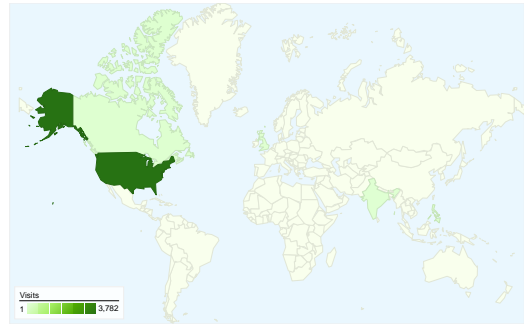

Map Overlay

Traffic Sources Overview

- **Search Engines**
  1,956.00 (46.24%)
- **Referring Sites**
  1,507.00 (35.63%)
- **Direct Traffic**
  767.00 (18.13%)

Content Overview

Pages	Pageviews	% Pageviews
/index.html	2,256	17.74%
/SiteMapTitle.htm	699	5.50%
/Sermons/00SermonsByTitle.ht	326	2.56%
/Invitations/00InvitationsByTitle.	297	2.34%
/Sermons/01SermonsByText.ht	264	2.08%